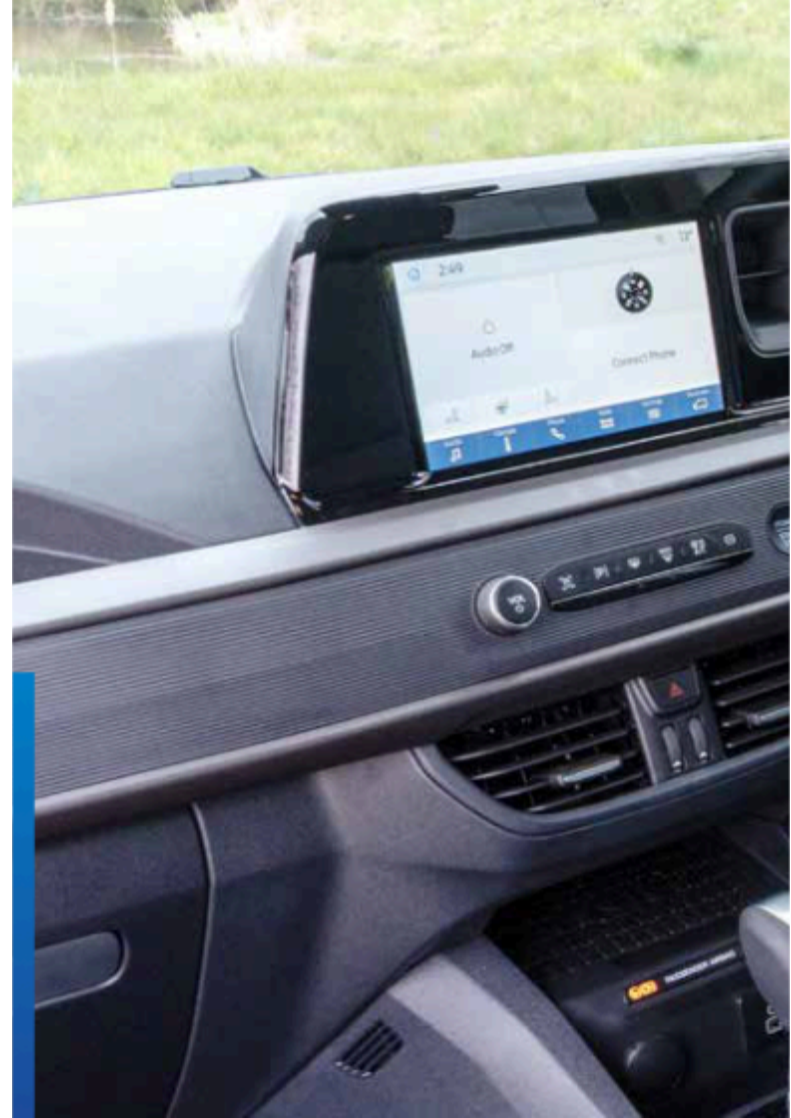

2

4

5

PAS 2012
APPROVED

VEHICLE FEATURES

Based on the Ford Courier, **Valeso™** is packed full of modern features that make every journey safe and enjoyable.

Access your favourite music, podcasts and audiobooks, or find your way with Apple CarPlay/Android Auto on **Valeso's™** colour touchscreen.

Parking and manoeuvring are also made simple and safe with front parking sensors and a reversing camera.

Going Electric?

eValeso™ offers all the same great Ford features with the added benefit of zero-emission driving. It also includes an on-board charger for home or public charging options.

VEHICLE FEATURES

1. Steering wheel mounted audio controls
2. Colour touchscreen with Android Auto/ Apple CarPlay
3. Air conditioning
4. Choice of manual or automatic transmission
5. Reversing camera
6. USB and USB-C ports