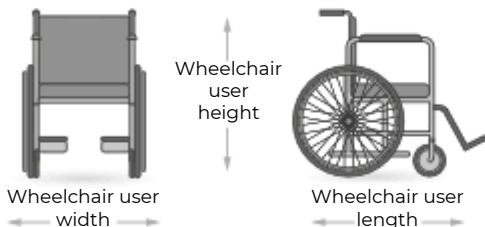

TECHNICAL SPECIFICATION

Engine Options	1.0L Ecoboost Engine Manual	1.0L Ecoboost Engine Auto	100 kW Auto
Emission control standard	Euro 6.2	Euro 6.2	ZEV
Fuel	Petrol	Petrol	Electric
Fuel capacity (litres)	45	45	N/A
Start & Stop technology	Yes	Yes	N/A
Electric range (miles)*	N/A	N/A	190 Ford WLTP
Battery (kWh)	N/A	N/A	43kWh Electric

*Range will depend on multiple factors including wheelchair weight, number of passengers, driving style etc. Please speak to your mobility advisor for more details

Vehicle Info (mm)	
Width	2,076
Length	4,343
Height	1,836
Tyres	205/65 R16 (215/55 R17 in EV)

Wheelchair Accessibility (Max.)

Access Dimensions	
Width (mm)	760
Length (mm)	1,534
Height (mm)	1,355

Entrance Dimensions	
Width (mm)	780
Height (mm)	1,355

Wheelchair Ramp	
Width (mm)	685
Length (mm)	1,400
Angle (°)	11
Safe working load (kg)	400
Projection when deployed	1,200

Designated Travelling Position	
Width (mm)	760
Length (mm)	1,534
Maximum seated eye-line height (mm)	1,205
Internal roof height (mm)	1,412
Maximum wheelchair mass (kg)	200