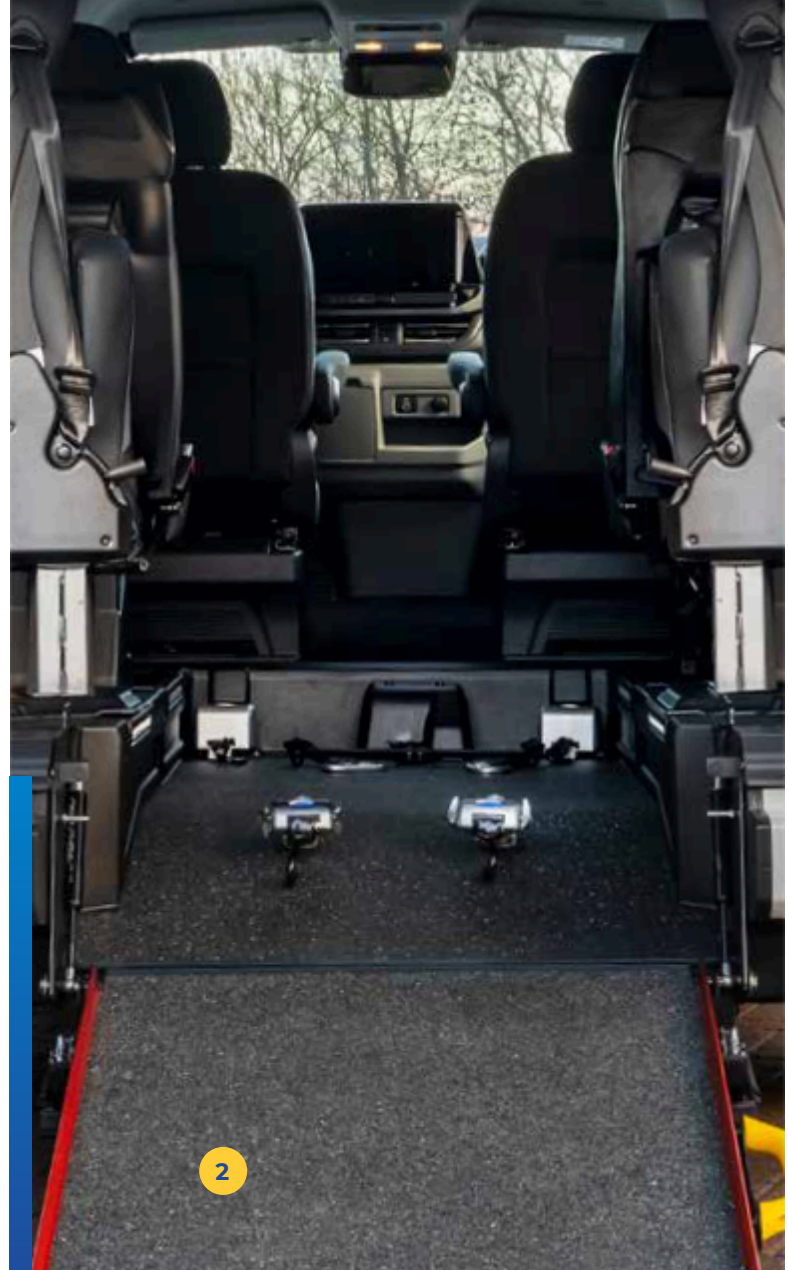

1

2

ACCESS, SAFETY & SEATING

All-new **Independence™** comes with improved wheelchair and powerchair access travelling dimensions.

The low gradient **EasyFold™** ramp is both lightweight and easy to use.

Easy-clean Safestep R12 flooring, complete with LED channel lighting, is fitted throughout to ensure wheelchair user safety and durability over time.

WHEELCHAIR ACCESSIBLE FEATURES

1. EasyFold™ lightweight ramp
2. LED channel floor lighting
3. Full lap & diagonal seat belt for wheelchair passenger
4. High quality wheelchair restraint system
5. Safety tested to Whole Vehicle Type Approval