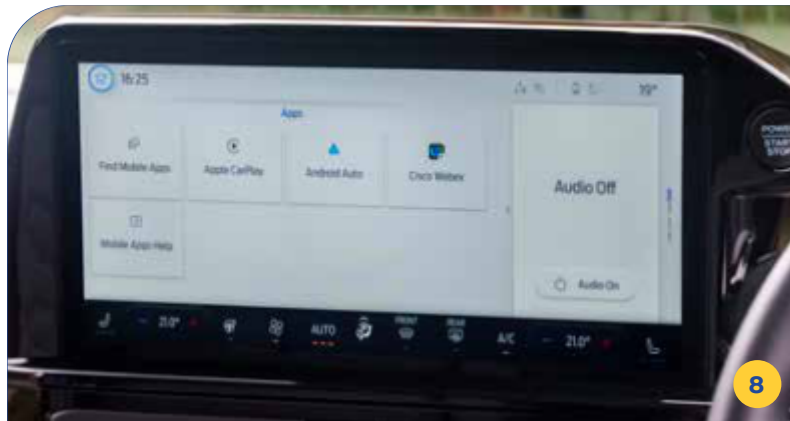

VEHICLE FEATURES

1. Cruise control
2. Keyless entry & start
3. 13" factory fitted Sat Nav
4. Front & rear air conditioning
5. USB & USB-C connection
6. Heated driver & front passenger seat
7. ISOFIX seating options
8. Apple CarPlay /Android Auto