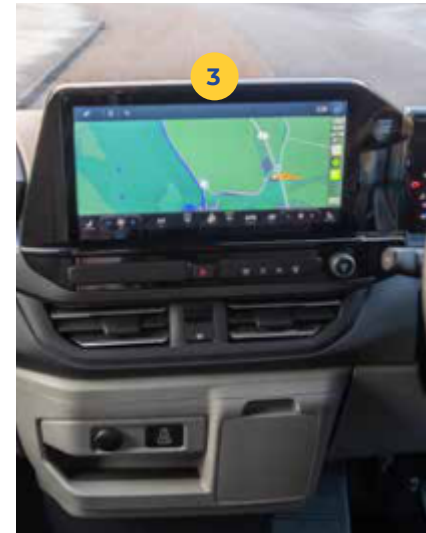

Practical, stylish and brimming with incredible standard features, **Independence™** truly is a stand-out WAV.

INDEPENDENCE™

1. All-new model
2. Stylish front grille
3. 13" colour touchscreen with Apple CarPlay/Android Auto
4. Lightweight **EasyFold™** ramp
5. One-piece tailgate
6. Parking sensors to help you manoeuvre