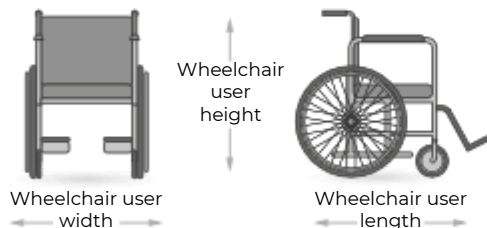

TECHNICAL SPECIFICATION

Engine Options

	2.0L EcoBlue 136PS Manual	2.0L EcoBlue 136PS Auto
Emission control standard	6.2	6.2
Fuel	Diesel	Diesel
Fuel capacity (litres)	55	55
Start & Stop technology	Yes	Yes
Co2 Emissions (g/km)	210-220	226-236

Vehicle Info

	Standard	Twin
Width*	2,275	2,275
Length	5,050	5,450
Height	1,981	1,981
Gross mass (kg)	Up to 3,225	Up to 3,225
Tyres	215/60 R17C 109T	215/60 R17C 109T

*Including wing mirrors

Wheelchair Accessibility (Max)

Access Dimensions	RE	RS	Twin
Width (mm)	800[†]	800	800[†]
Length (mm)	1,150	1,165	1,040-1,150
Height (mm)	1,470	1,525	1,470-1,525

Wheelchair Access Entrance Dimensions

Width (mm)	800[†]	800	800[†]
Height (mm)	1,525	1,525	1,525

Wheelchair Ramp

Width (mm)	810	810	810
Length (mm)	1,245	1,245	1,245
Angle (°)	12.9	12.9	12.9
Safe working load (kg)	400	400	400
Projection when deployed	1,020	1,020	1,020

Designated Travelling Position

Width (mm)	800[†]	800	800
Length (mm)	1,150	1,165	1,040-1,150
Maximum seated eye-line height (mm)	1,350	1,415	1,370-1,415
Internal roof height (mm)	1,470	1,530	1,485-1,530
Maximum wheelchair mass (kg)	200	200	200

[†]800mm available width when no Row 2 seats are fitted, reduced to 770mm with one seat and 740mm with two. Optional Row 2 armrests reduce the available space by an additional 10mm per seat.
Note: Dimensions will change where tip & turn seats are fitted in row 3.